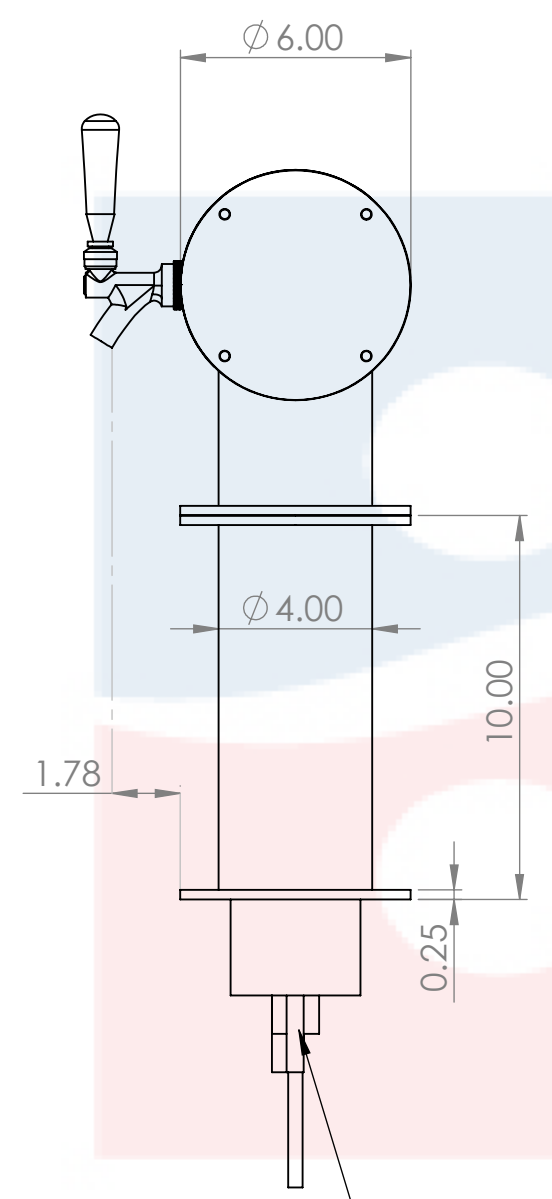

Isometric View
(For reference purpose only)

304SS tube connected to CBS NSF Flexible Total Barrier Tubing to 15lbs of Restriction

4 beer lines: 3/16" ID x 7/16" OD
2 recirculation lines: 3/8" OD ACR copper

DETAIL A
SCALE 1 : 2

Suggested Drip Tray:
BB701330 - 30" x 7" BSS Drip Tray
BB702430 - 30" x 7" BSS Spray Drip Tray

| | | | | | |
|---|-------------------------------|------------|------------|--------------------------|--------------|
| Name | | Date | | Title: | |
| Drawn by: | Canadian Beverage Supply Inc. | 12/14/2022 | | 4" 4 Tap Albatross Tower | |
| Approved by: | VP Sales | | | | |
| Material: | 304 SS | Finish: | Brushed SS | Part Number: | Revision: |
| Unless otherwise mentioned, dimensions are inches | | | | BB102619-04SSCK | |
| | | | | SCALE: 1:5 | SHEET 1 OF 1 |