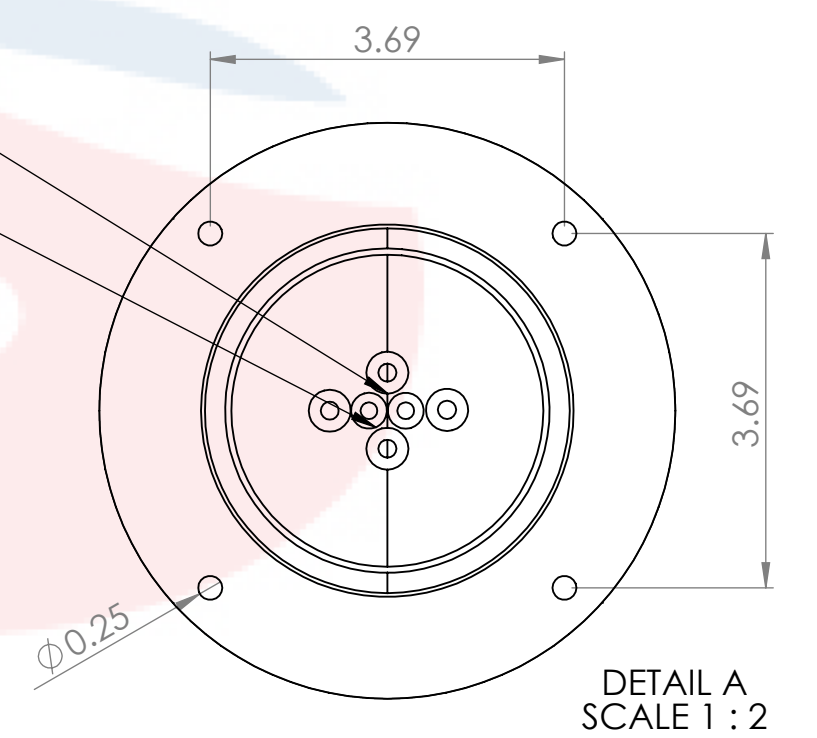

Isometric View
(For reference purpose only)

304SS tube connected to CBS NSF Flexible Total Barrier Tubing to 15lbs of Restriction

4 beer lines: 3/16" ID x 7/16" OD
2 recirculation lines: 3/8" OD ACR copper

DETAIL A
SCALE 1 : 2

Suggested Drip Tray:
BB701330 - 30" x 7" BSS Drip Tray
BB702430 - 30" x 7" BSS Spray Drip Tray

| | | | | | |
|---|-------------------------------|------------|------------|--------------------------|--------------|
| Name | | Date | | Title: | |
| Drawn by: | Canadian Beverage Supply Inc. | 12/14/2022 | | 4" 4 Tap Albatross Tower | |
| Approved by: | VP Sales | | | | |
| Material: | 304 SS | Finish: | Brushed SS | Part Number: | Revision: |
| Unless otherwise mentioned, dimensions are inches | | | | BB102619-04SSCK | |
| | | | | SCALE: 1:5 | SHEET 1 OF 1 |